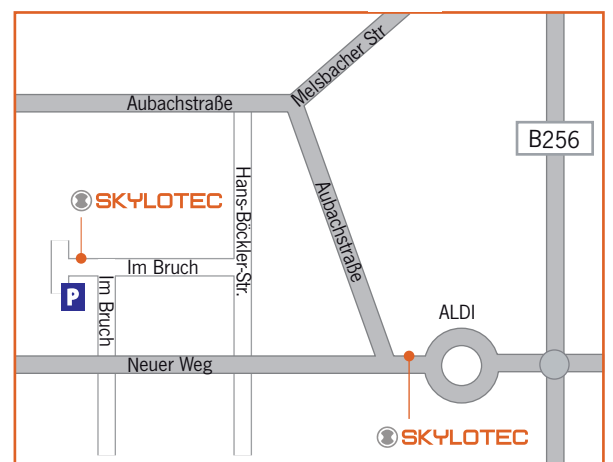

### >> Works I, administration · Im Bruch 11 - 15, Neuwied

#### From Cologne (A3)

Rengsdorf/Neuwied exit, then along the B256 towards Neuwied and take the Niederbieber/Oberbieber exit. Turn right, go along the road „Aubachstraße“, past an Aldi supermarket and then straight on to the „Neuer Weg“. Im Bruch 11-15 is a right turn off this road.

#### From Frankfurt (A3)

Take the Dierdorf exit and then go straight along the main road till you get to Neuwied. Turn right at the first set of traffic lights into the road „Berggärtenstraße“. Follow the road until you get to the crossroads controlled by traffic lights and the road „Rasselsteiner Straße“. Then proceed as if coming from Koblenz/Bonn.

#### From Koblenz/Bonn (B42)

Turn to go towards Neuwied-Niederbieber at the Berggärtenstraße/Rasselsteiner Straße traffic lights. Through a small area of woodland after the company Rasselstein; at the end there is a Shell filling station on the left. Turn right just after that (Neuer Weg). Im Bruch 11-15 is then a left turn off this road.